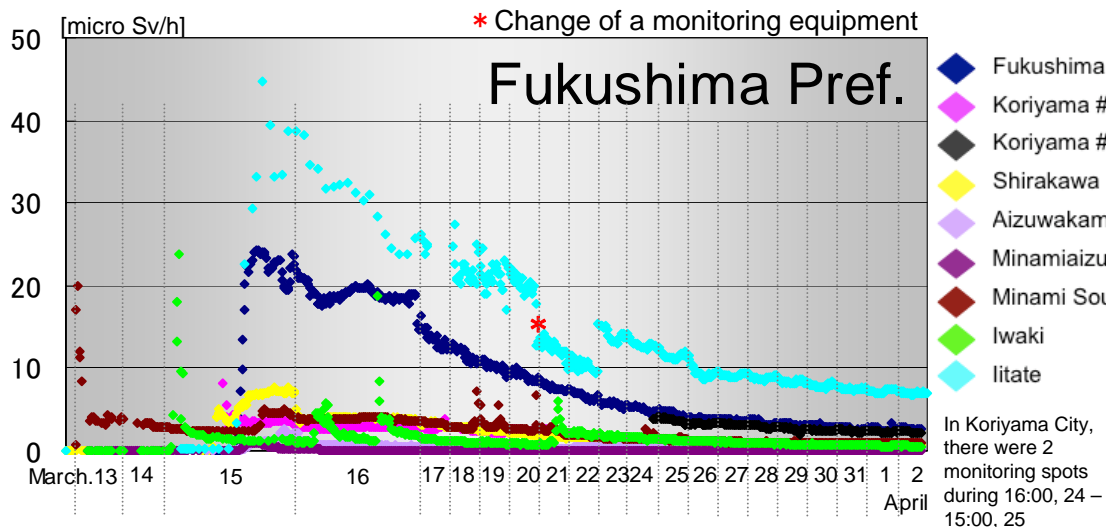

Trend of Radiation in the Environment around Fukushima Daiichi NPS

Source: MEXT/Fukushima Pref./Ibaraki Pref./Tochigi Pref.
JAIF collects figures based on the official information.

Updated at 9:00 on April 4 (Mon)

Current Monitoring Spots around Fukushima Daiichi Nuclear Power Station