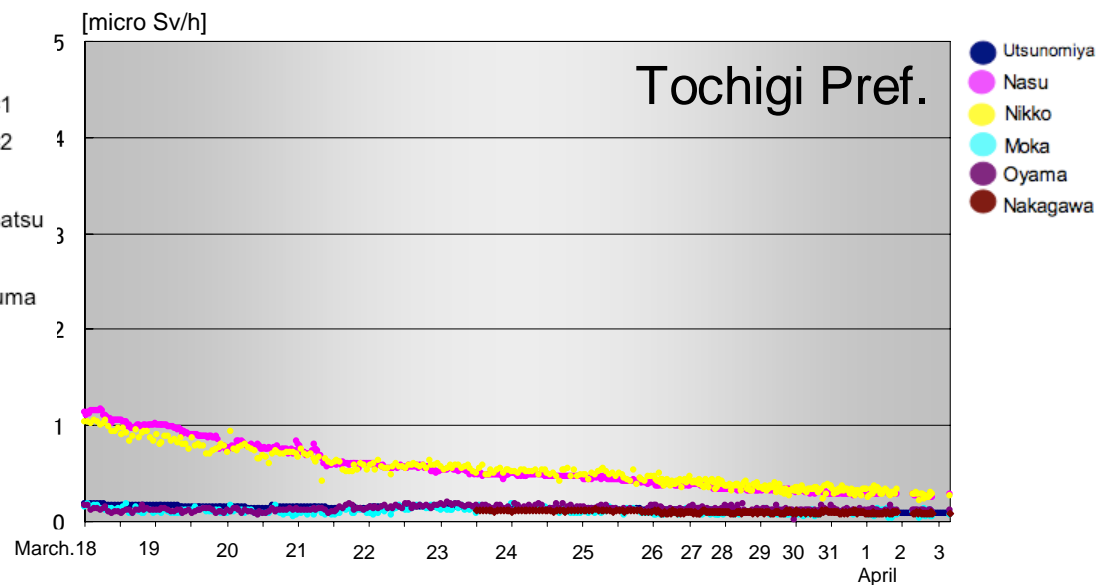

Trend of Radiation in the Environment around Fukushima Daiichi NPS

Source: MEXT/Fukushima Pref./Ibaraki Pref./Tochigi Pref.
JAIF collects figures based on the official information.

Updated at 9:00 on April 4 (Mon)

Current Monitoring Spots around Fukushima Daiichi Nuclear Power Station