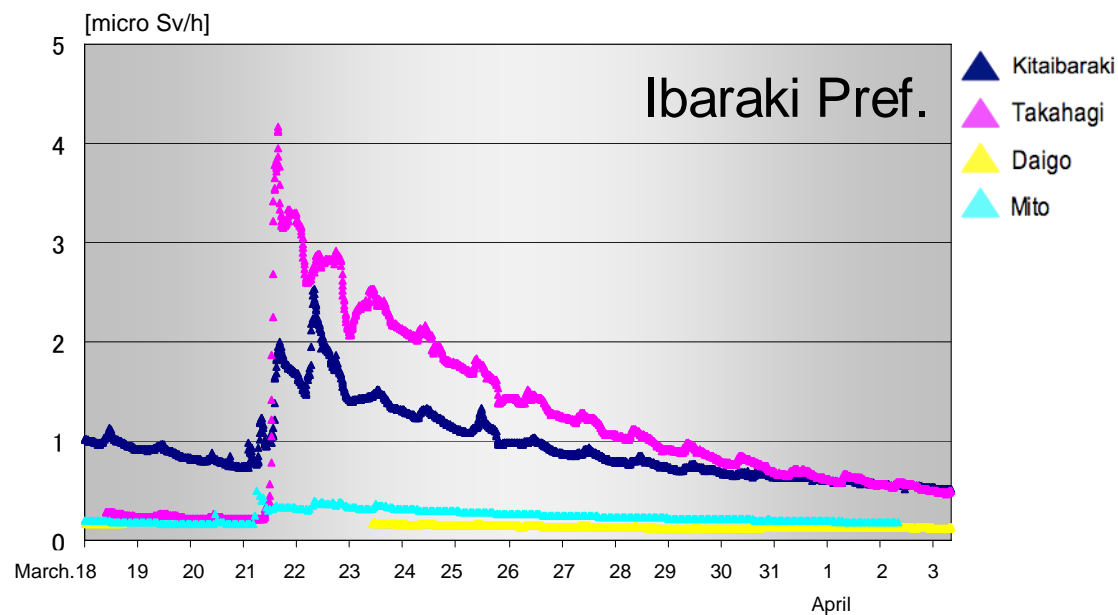

Trend of Radiation in the Environment around Fukushima Daiichi NPS

Source: MEXT/Fukushima Pref./Ibaraki Pref./Tochigi Pref.
JAIF collects figures based on the official information.

Updated at 9:00 on April 4 (Mon)

Current Monitoring Spots around Fukushima Daiichi Nuclear Power Station