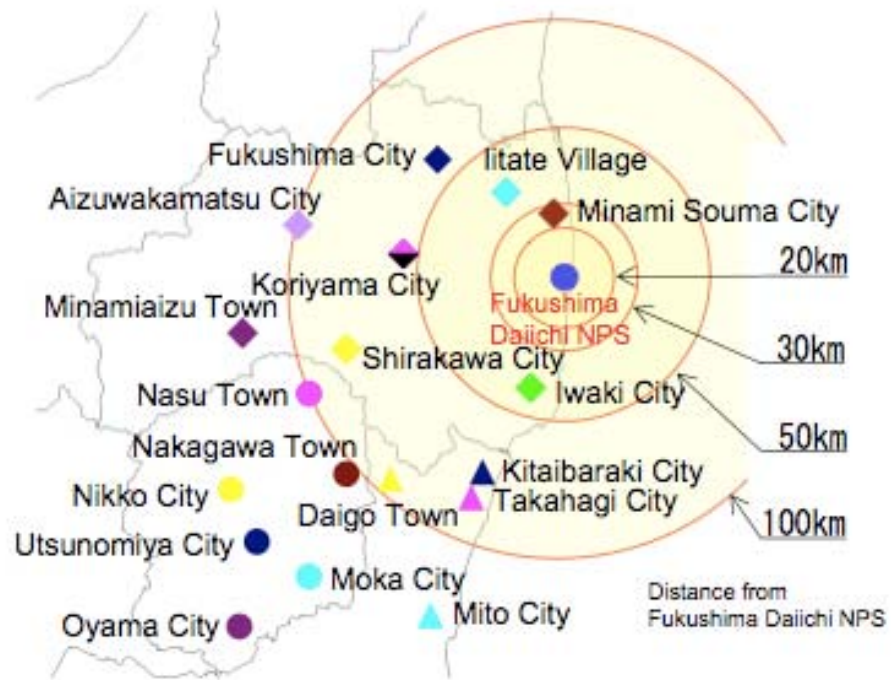

Trend of Radiation in the Environment around Fukushima Daiichi NPS

Source: MEXT/Fukushima Pref./Ibaraki Pref./Tochigi Pref.
JAIF collects figures based on the official information.

Updated at 9:00 on April 4 (Mon)

Current Monitoring Spots around Fukushima Daiichi Nuclear Power Station