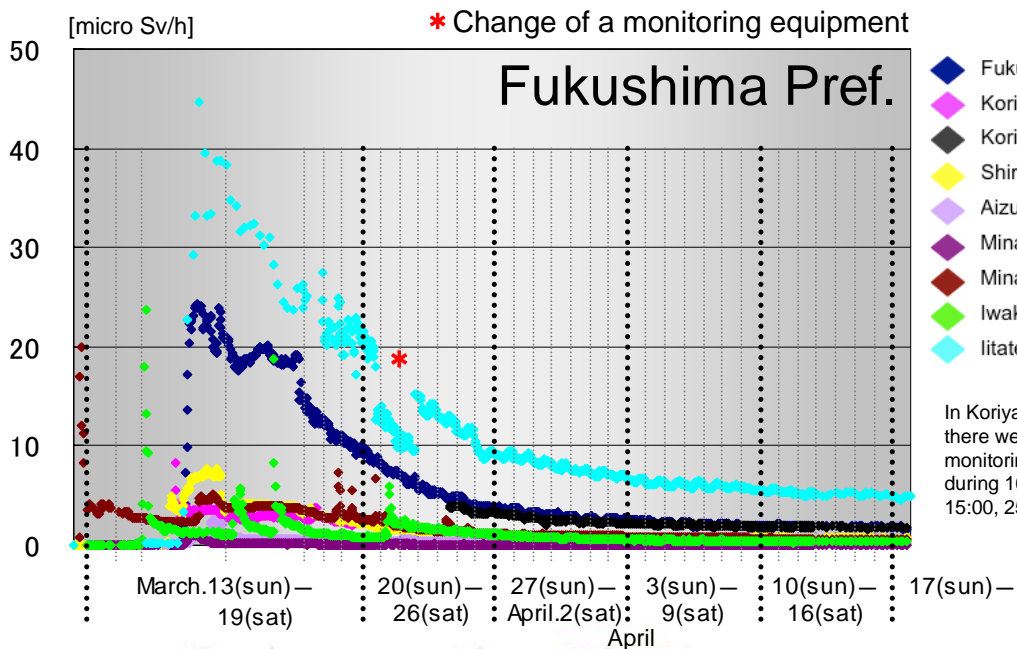

# Current Monitoring Spots around Fukushima Daiichi Nuclear Power Station

# Trend of Radiation in the Environment around Fukushima Daiichi NPS

Source: MEXT/Fukushima Pref./Ibaraki Pref./Tochigi Pref.  
JAIF collects figures based on the official information.

Updated at 15:00 on April 18 (MON)