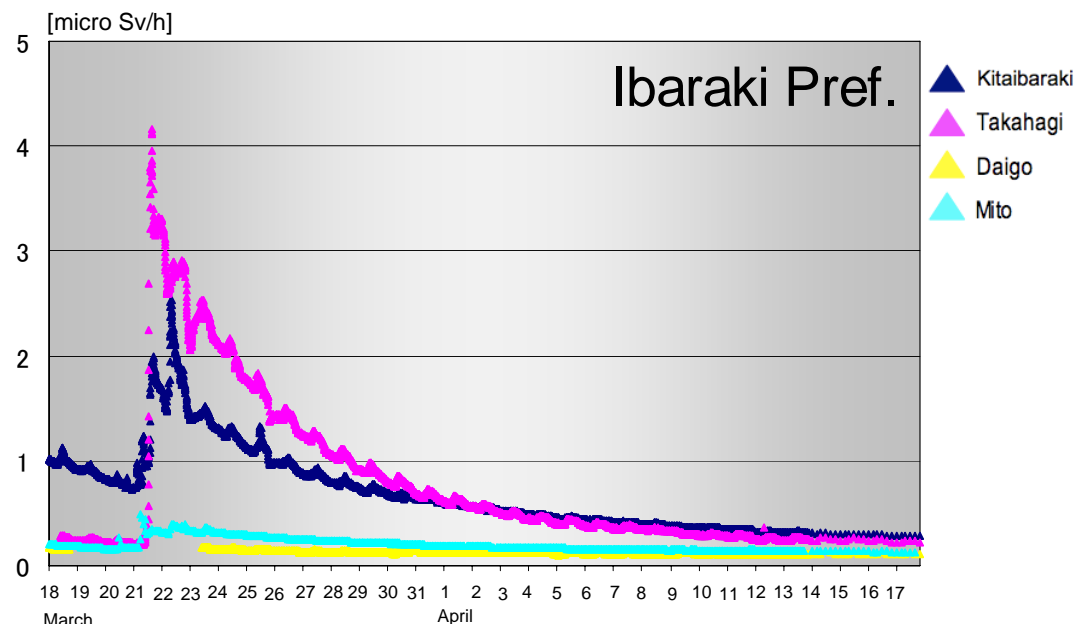

# Current Monitoring Spots around Fukushima Daiichi Nuclear Power Station

# Trend of Radiation in the Environment around Fukushima Daiichi NPS

Source: MEXT/Fukushima Pref./Ibaraki Pref./Tochigi Pref.  
JAIF collects figures based on the official information.

Updated at 15:00 on April 18 (MON)