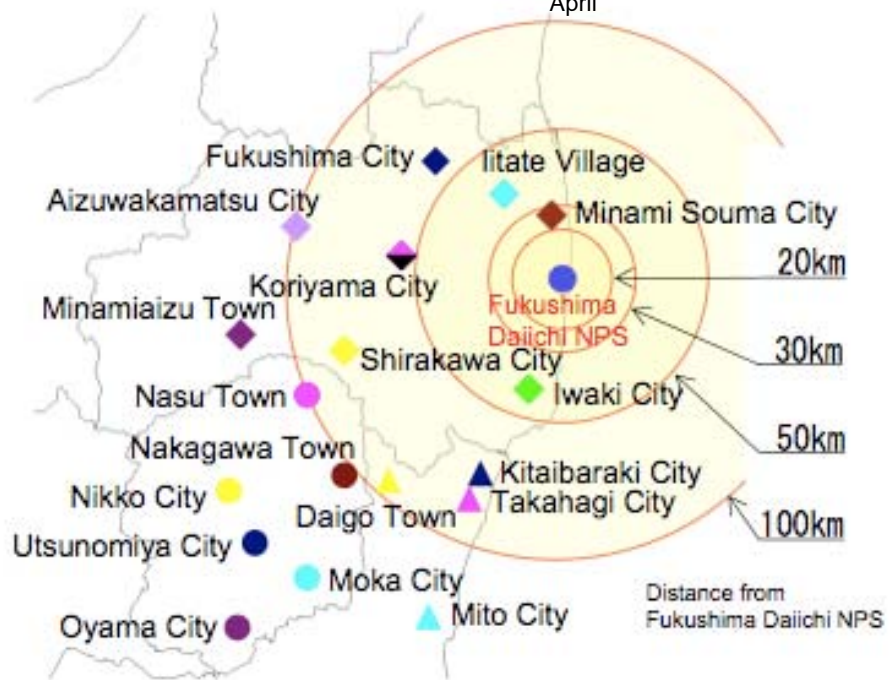

# Current Monitoring Spots around Fukushima Daiichi Nuclear Power Station

# Trend of Radiation in the Environment around Fukushima Daiichi NPS

Source: MEXT/Fukushima Pref./Ibaraki Pref./Tochigi Pref.  
JAIF collects figures based on the official information.

Updated at 15:00 on April 18 (MON)