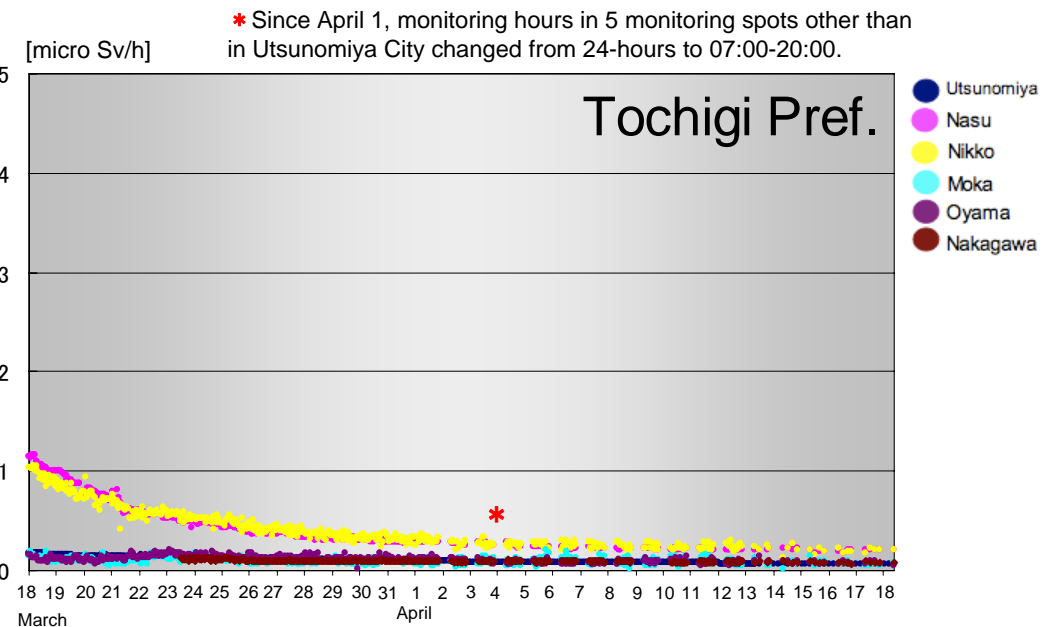

Trend of Radiation in the Environment around Fukushima Daiichi NPS

Source: MEXT/Fukushima Pref./Ibaraki Pref./Tochigi Pref.
JAIF collects figures based on the official information.

Updated at 15:00 on April 18 (MON)